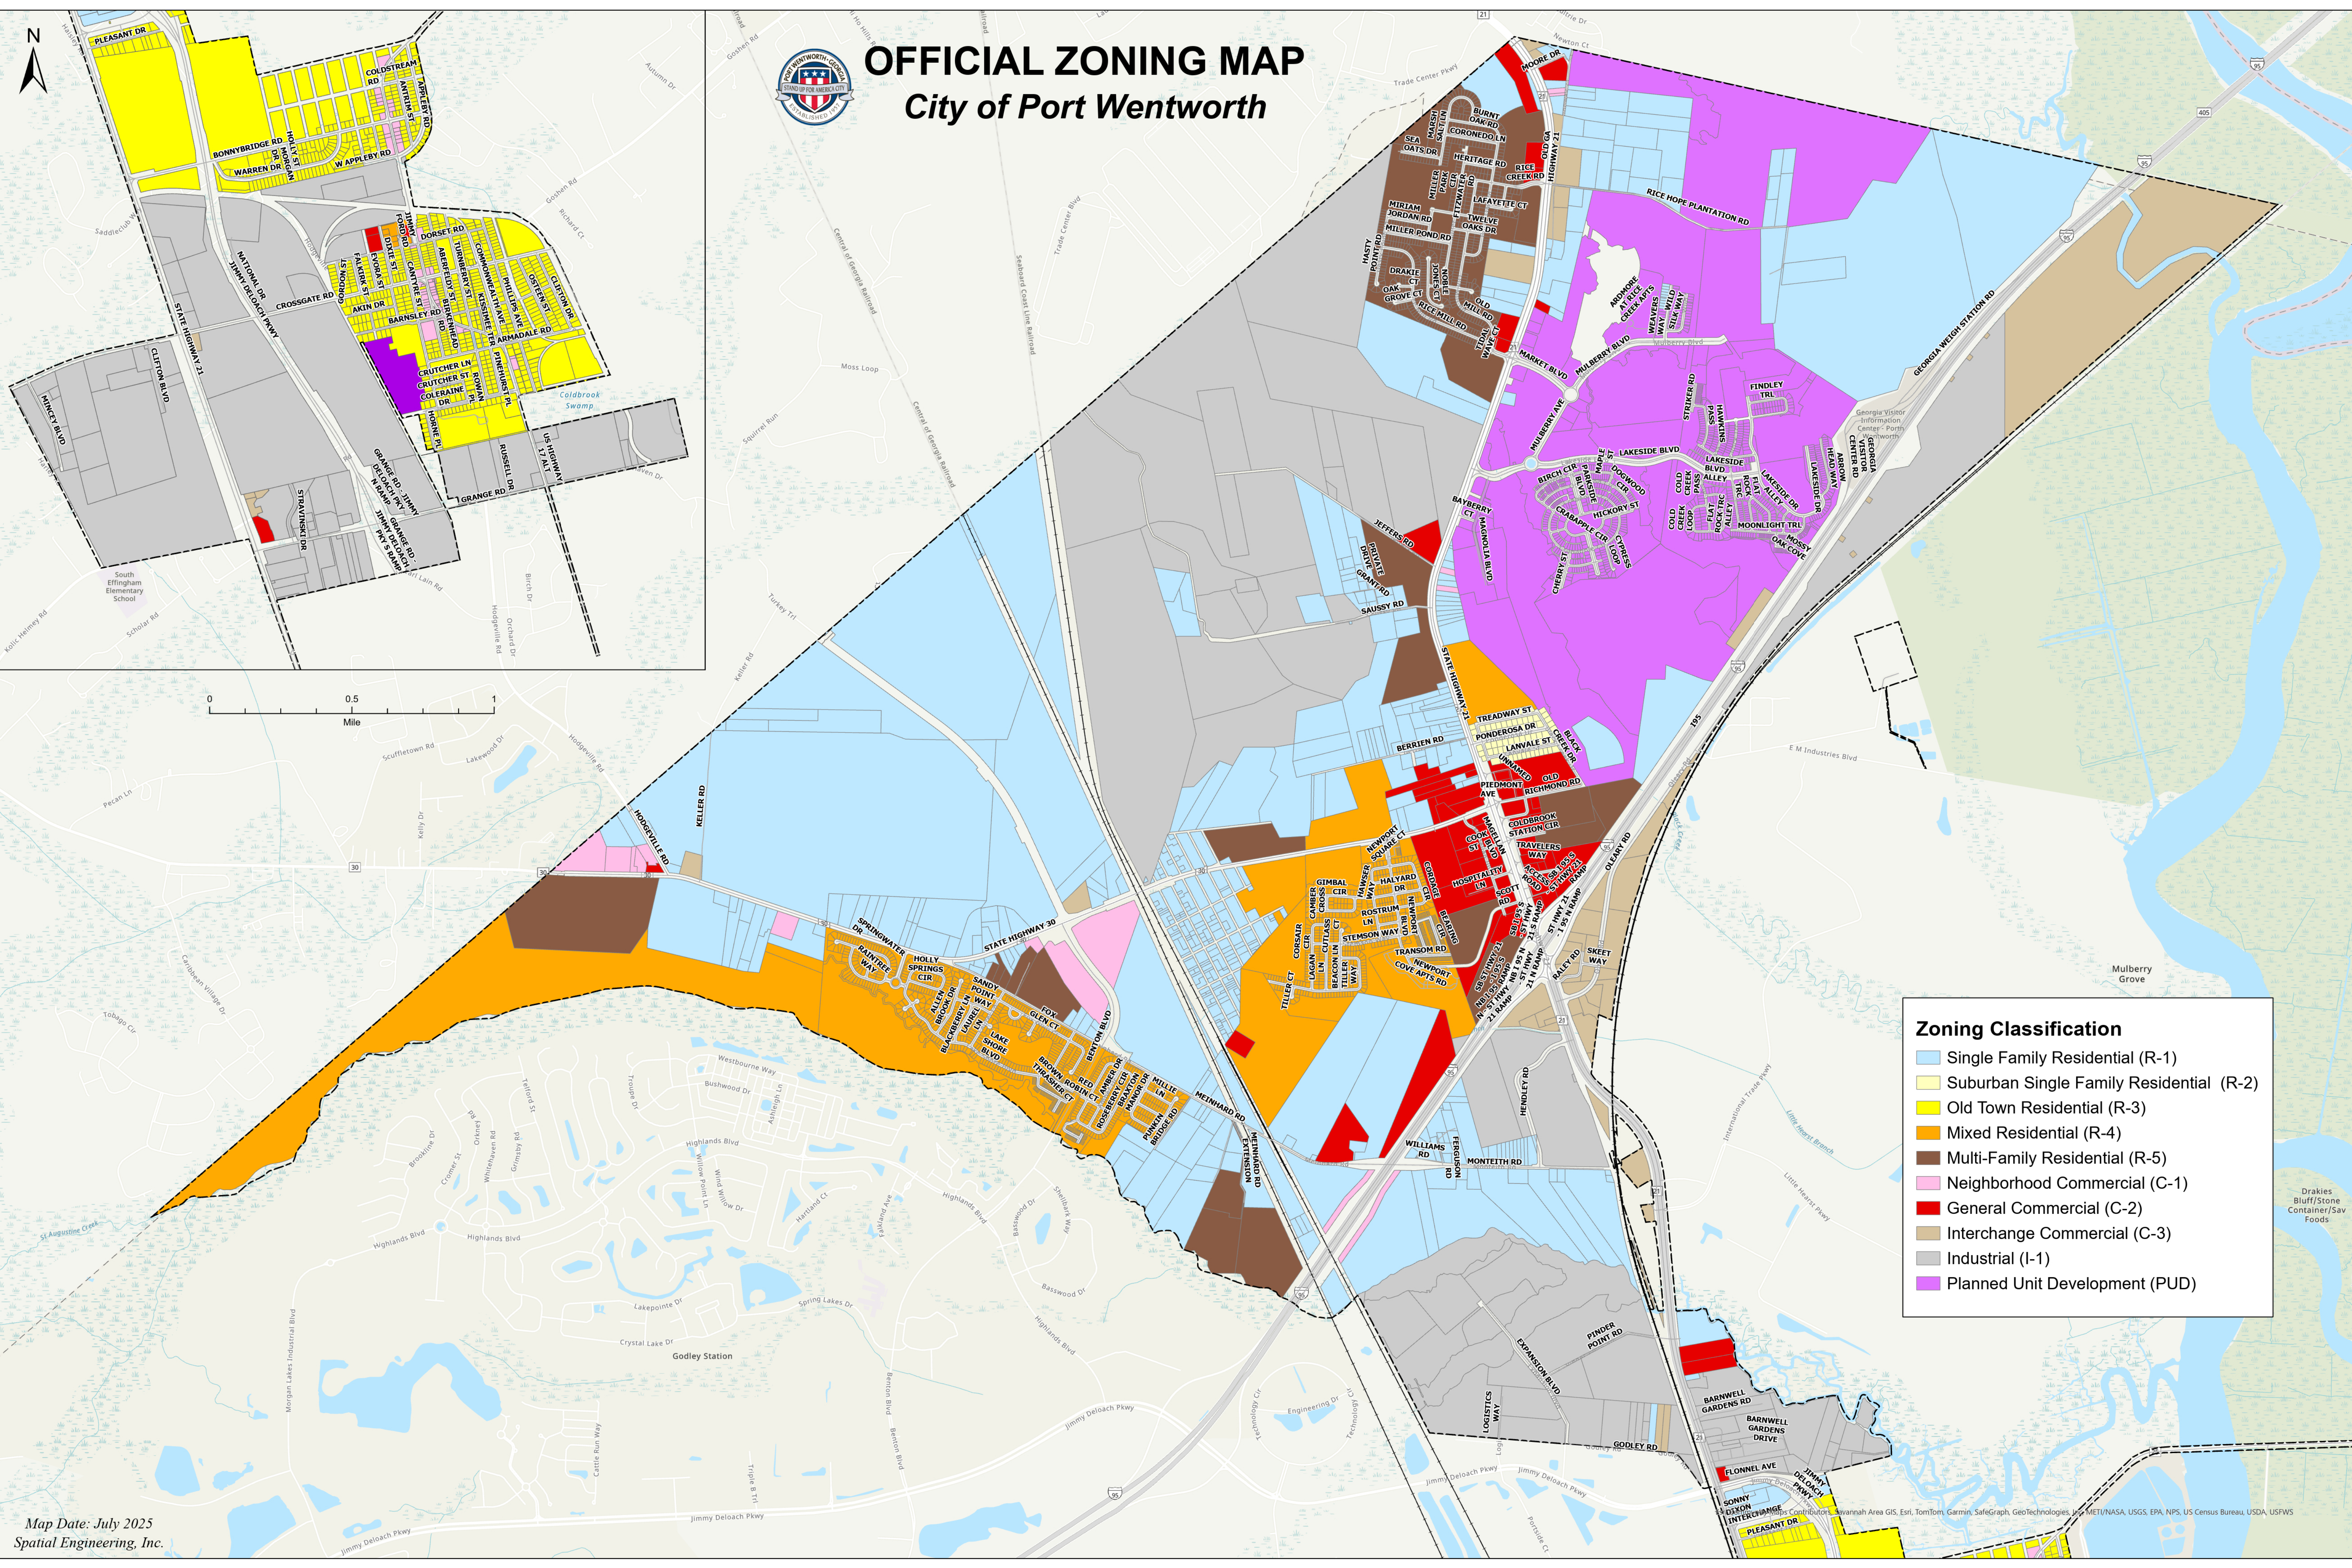

OFFICIAL ZONING MAP

City of Port Wentworth

Zoning Classification

- Single Family Residential (R-1)
- Suburban Single Family Residential (R-2)
- Old Town Residential (R-3)
- Mixed Residential (R-4)
- Multi-Family Residential (R-5)
- Neighborhood Commercial (C-1)
- General Commercial (C-2)
- Interchange Commercial (C-3)
- Industrial (I-1)
- Planned Unit Development (PUD)